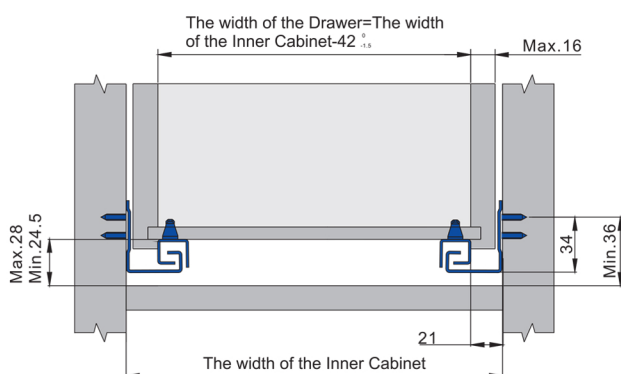

Unihopper®

CL22 | Size: 300 - 350
400 - 450 - 500

ریل تاندم نیمه فول آرام بند سه بعدی

3D
Adjustment

CONCEALED SLIDE

-For 16mm side panel

Design

Single extension soft & self closing concealed slide of 3 Dimension adjustment function

- Clip-on Single extension soft closing
- Concealed slide
- Load capacity of 30kgs
- Smooth rolling mechanism
- Quick assembly
- Up and down , left and right , front and back , 6 dimensional adjustment

Code No	Nominal length	
CL22	300 mm	10Sets
CL22	350 mm	10Sets
CL22	400 mm	10Sets
CL22	450 mm	10Sets
CL22	500 mm	10Sets