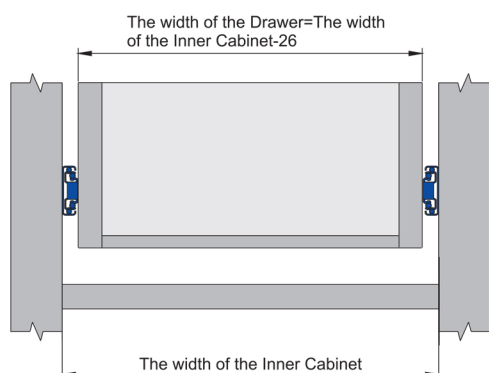

Unihopper®

DS2101 | Size: 300 - 350 - 400
450 - 500 - 550 - 600

ریل ساچمه ای پمپی آرام بند

BALL BEARING SLIDE WITH SOFT AND SELF CLOSING

Design

Ball bearing slide with soft and self closing

- Material: High strength cold rolled steel, metal damper
- Advantage: Easy assembling, soft closing, quiet, and good corrosion resistance
- Load capacity of 35kgs
- Color: Zinc plated, black plated
- Size: 250/300/350/400/450/500/550/600mm
- The Min Depth of the Inner cabinet = Nominal length + 3MM

Code No	Nominal length (mm)	A (mm)	B (mm)	D (mm)	E (mm)	F (mm)	
DS2101	300	96	82.5	87			15Sets
DS2101	350	128	96	64	64		15Sets
DS2101	400	128	144	128	128		15Sets
DS2101	450	160	160	128	128		15Sets
DS2101	500	192	192	128	128	64	15Sets
DS2101	550	192	224	128	128	96	15Sets
DS2101	600	224	224	128	128	96	15Sets