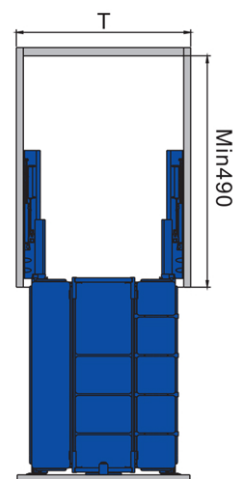

## COMPONENTS

Clip-on two way slow motion slides, with multi-basket

## SIZE

300mm、400mm cabinet width

Code:	Cabinet Width T(MM)	W*D*H (MM) with Slides	
2424.300	300	268×450×546	1
2424.400	400	368×450×546	1