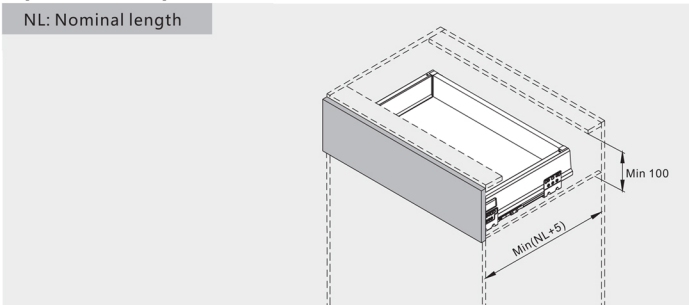

Space required