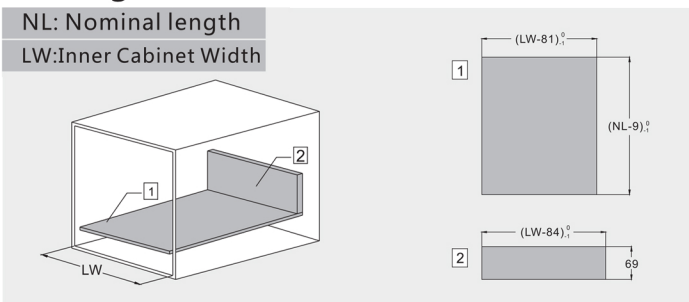

Cutting size