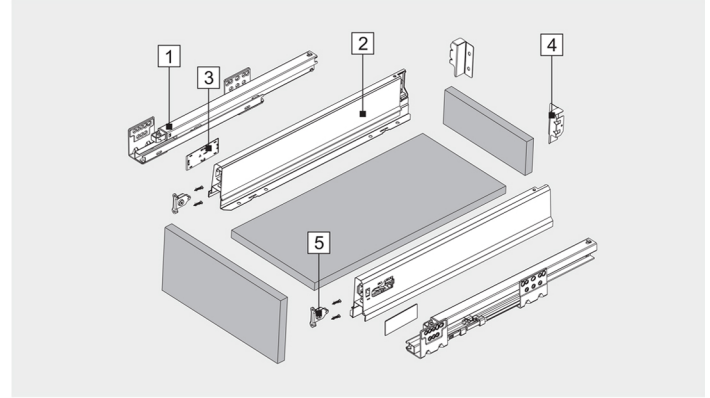

DBD1 | Color: Dark Grey
Size: 300 - 350 - 400 - 450 - 500
H: 80

ریل تاندم باکس کوتاه

UNIBOX

▶ H80

Product breakdown drawing

1. Concealed runners Left/Right	
Description	Concealed runners Left/Right
	DBD.([Ⓐ])SL.ZP
Remarks:([Ⓐ]):Nominal length:270/300/350/400/450/500/550	

2. Drawer side Left/Right	
Description	Drawer side Left/Right
	DBD.([Ⓐ])AW.([Ⓑ])
Remarks:([Ⓐ]):Nominal length:270/300/350/400/450/500/550 ([Ⓑ]):Color: White (WT) / Dark grey (DG)	

3. Plastic covers	
Description	Plastic covers
	DA1101D1.([Ⓐ])
Remarks:([Ⓐ]):Color: White (WT) / Dark grey (DG)	

4. Back panel adapters Left/Right	
Description	Back panel adapters Left/Right
	DA1103D1.80.([Ⓐ])
Remarks:([Ⓐ]):Color: White (WT) / Dark grey (DG)	

5. Front fixing brackets Left/Right	
Description	Front fixing brackets Left/Right
Metal (32mm)	Metal
	DA1102D1.ZP

Space required

Cutting size

Runner Installation