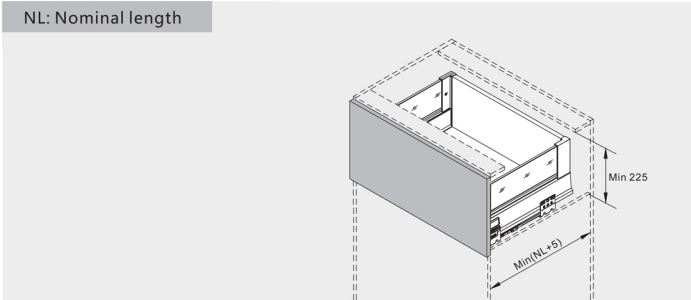

Space required