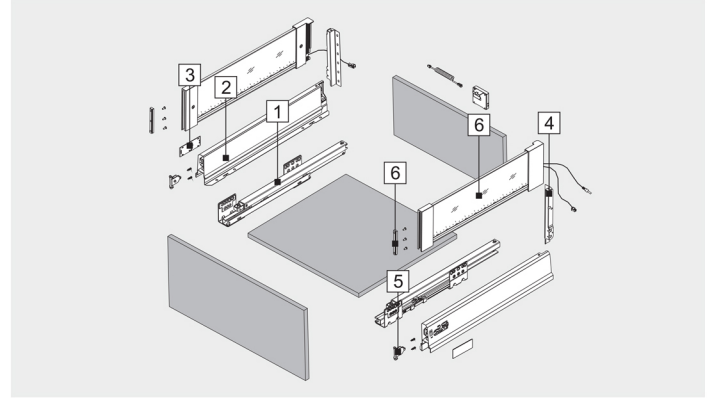

2102+1103

Color: Dark Grey  
Size: 400 - 450 - 500  
H: 190

بدنه شیشه به همراه LED

## Product breakdown drawing

## Cutting size