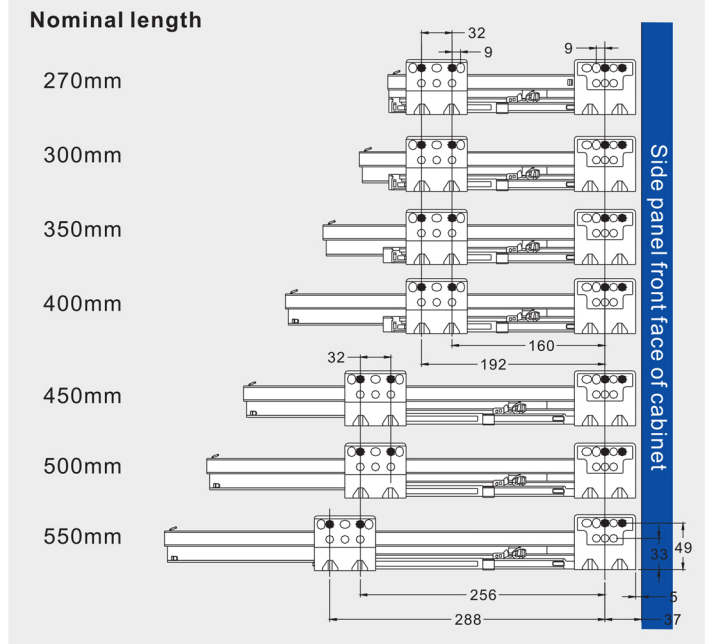

### 2. Drawer side Left/Right

Description	Drawer side Left/Right
	DBD.( <sup>Ⓐ</sup> )AW.( <sup>Ⓑ</sup> )
Remarks:( <sup>Ⓐ</sup> ):Nominal length:270/300/350/400/450/500/550 ( <sup>Ⓑ</sup> ):Color: White (WT) / Dark grey (DG)	

### 5. Front fixing brackets Left/Right

Description	Front fixing brackets Left/Right
Metal (32mm)	Metal
	DA1102D1.ZP

### 6. Glass side high panel with LED lighting (Left / Right)

Description	Glass side high panel with LED lighting (Left / Right)
	DA2102D1.( <sup>Ⓐ</sup> )C.( <sup>Ⓑ</sup> )
Remarks:( <sup>Ⓐ</sup> ):Nominal length:270/300/350/400/450/500/550 ( <sup>Ⓑ</sup> ):Color: White (WT) / Dark grey (DG)	

## Cutting size